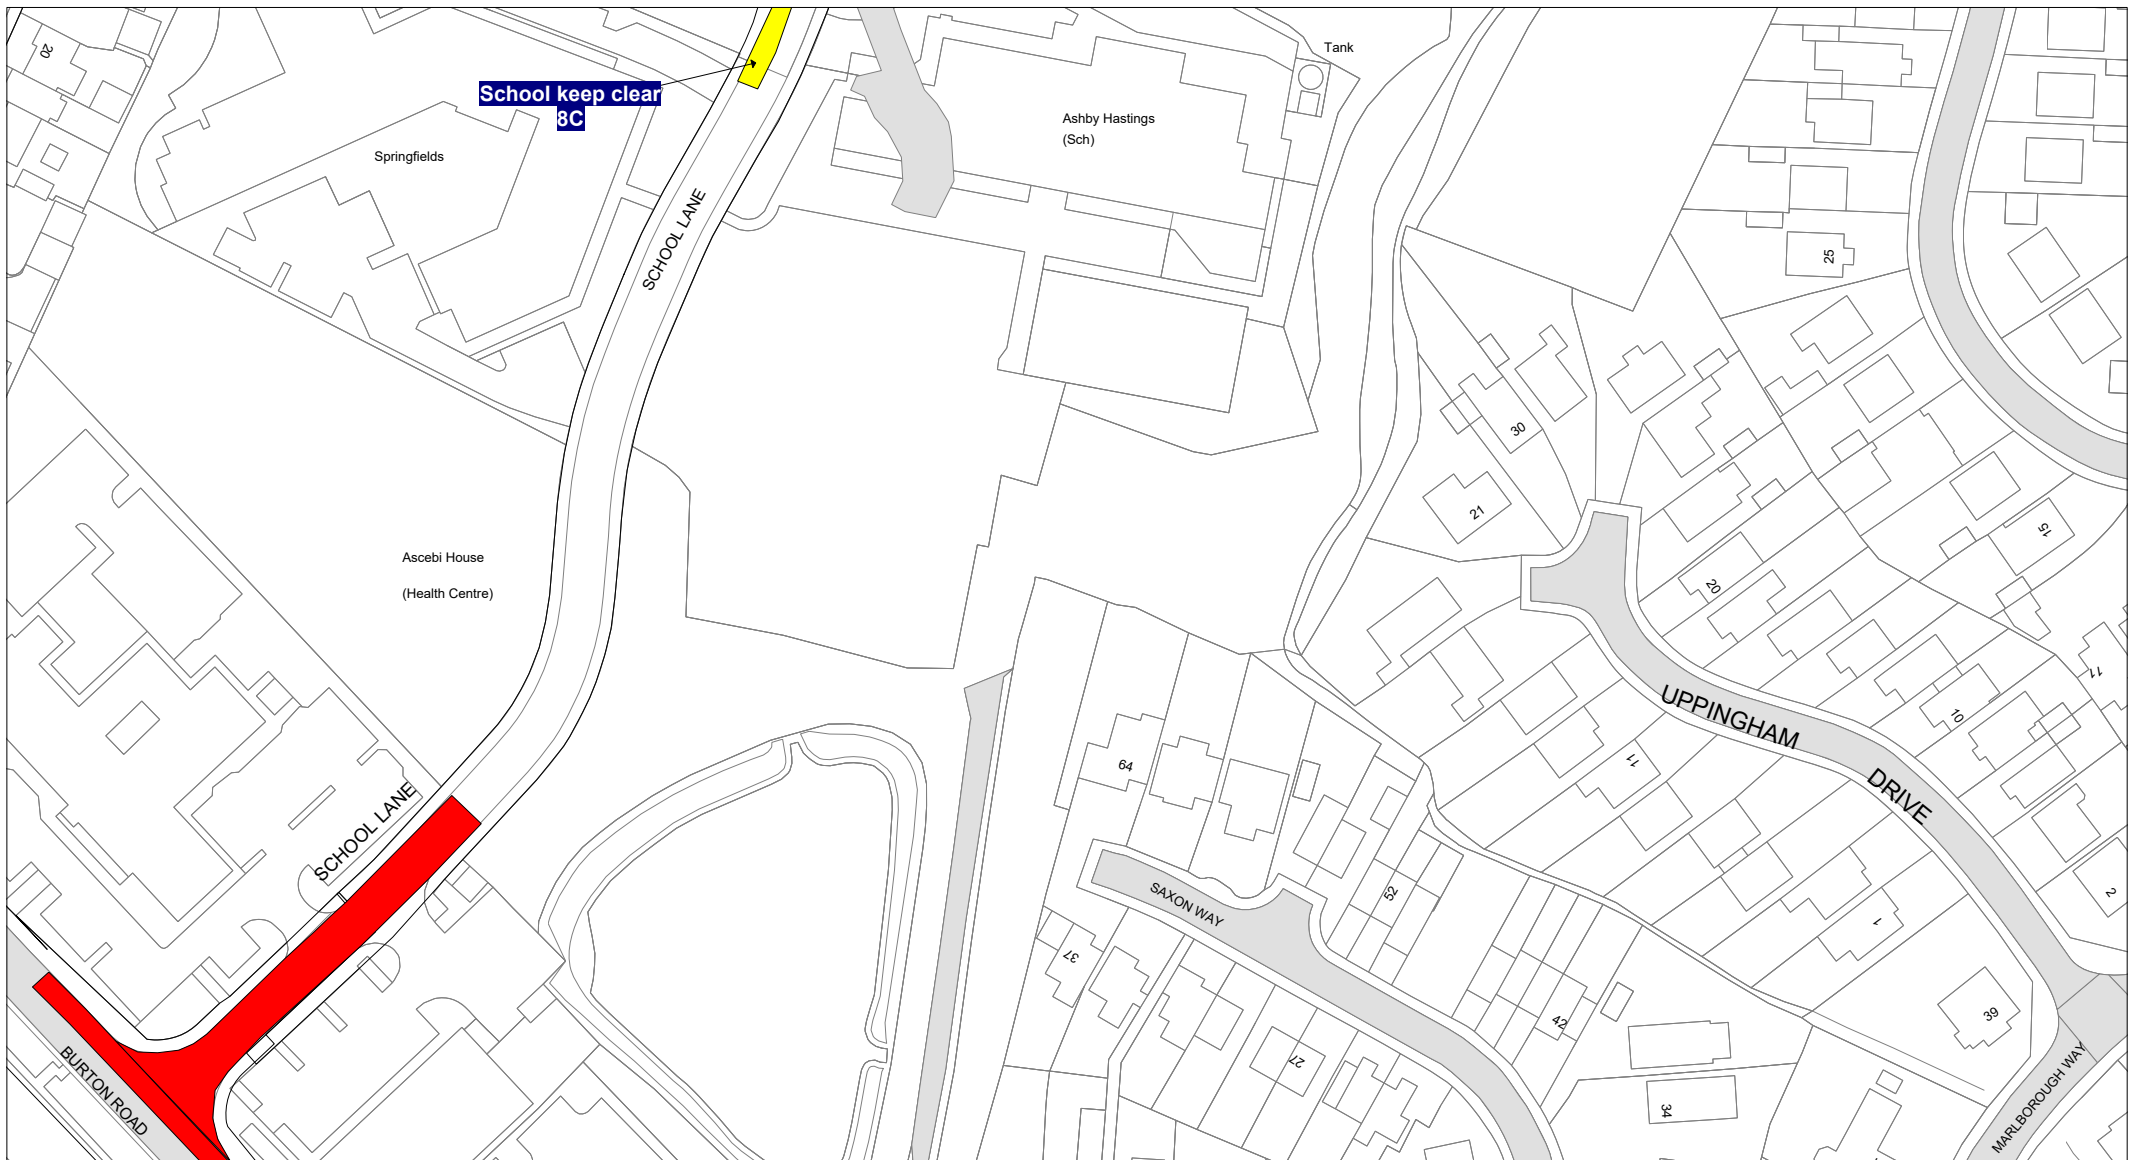

Tile Ref: GC29

© Crown copyright. All rights reserved
Leicestershire County Council
Licence No. 100019271 2023

SCALE	1 : 1250
DATE	19/12/2023
DRAWING No.	
DRAWN BY